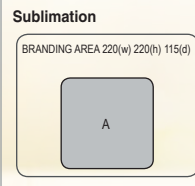

300D with aluminium foil lining | 215(w) 220(h) 110(d)

Takes up to 6 x 330ml
bottles

COOL125
Long Island Cooler

600D with 300D Pocket & aluminium foil lining | 220(w) 210(h) 160(d)

B BU R SW

Sublimation

BRANDING AREA Pocket 220(w) 165(h)