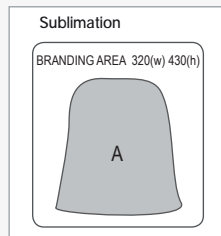

BRANDING AREA Pocket 220(w) 165(h)

Snugly fits a six pack of 340ml bottles

BOTTLE OPENER COOLERS

COOL801
Erwin Sublimation Cooler
with Bottle Opener

300D & aluminium foil lining | 260(w) 290(h) 190(d)

Fits 12x 330ml
& 340ml Bottles

COOL802
Noel Sublimation Cooler
with Bottle Opener

300D & aluminium foil lining | 245(w) 290(h) 185(d)

Fits 12 x 330ml
& 340ml Bottles

DRAWSTRING BAG COOLER

FULL COLOUR

COOL810
Sublimated Drawstring Cooler
210D | 320(w) 430(h)

SCREEN PRINT

COOL10025
Drawstring Bag Cooler
210D with aluminium foil lining | 320(w) 430(h)

B N BU P PI R O Y SW L C