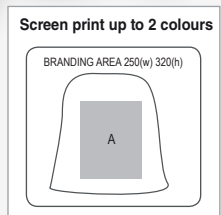

300D with aluminium foil lining | 215(w) 220(h) 110(d)

Takes up to 6 x 330ml
bottles

COOL125
Long Island Cooler

600D with 300D Pocket & aluminium foil lining | 220(w) 210(h) 160(d)

B BU R SW

Sublimation

BRANDING AREA Pocket 220(w) 165(h)

BRANDING AREA Pocket 220(w) 165(h)

Snugly fits a six pack of 340ml bottles

BOTTLE OPENER COOLERS

COOL801
Erwin Sublimation Cooler
with Bottle Opener

300D & aluminium foil lining | 260(w) 290(h) 190(d)

Fits 12x 330ml
& 340ml Bottles

COOL802
Noel Sublimation Cooler
with Bottle Opener

300D & aluminium foil lining | 245(w) 290(h) 185(d)

Fits 12 x 330ml
& 340ml Bottles

DRAWSTRING BAG COOLER

FULL COLOUR

COOL810
Sublimated Drawstring Cooler
210D | 320(w) 430(h)

SCREEN PRINT

COOL10025
Drawstring Bag Cooler
210D with aluminium foil lining | 320(w) 430(h)

B N BU P PI R O Y SW L C