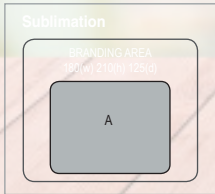

COOLER BAGS

COOL30017 Tallboy Cooler Sublimated With Pocket

300D with aluminium foil lining | 180(w) 210(h) 125(d)
contents not included

Big, bold
branding with full colour
edge to edge printing

COOL804 Lumi Sublimated Cooler

300D with aluminium foil lining | 215(w) 220(h) 110(d)

Takes up to 6 x 330ml
bottles

COOL125
Long Island Cooler

600D with 300D Pocket & aluminium foil lining | 220(w) 210(h) 160(d)

B BU R SW

Sublimation

BRANDING AREA Pocket 220(w) 165(h)