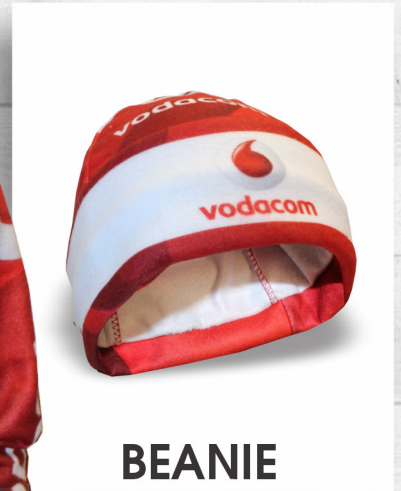

MENS SWEATER COMBO

SWEATER + BEANIE + SCARF

Mens Sweater
Scarf and Beanie Combo

APP9092
240g/m brushed fleece

Beanie 300(w) 195(h)
Scarf size: 1600(w) 210(h)
anti pill polar fleece

CUSTOM DESIGN
FULL COLOUR INCLUDED IN PRICE

HALF CHEST (CM)		STANDARD FIT					
S	M	L	XL	2XL	3XL	4XL	5XL
55	58	61	64	67	70	73	76

100% COVERAGE

100% COVERAGE