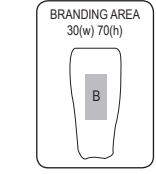

WBT182
Juhi Water Bottle

BPA free | 700ml 240(h)

Pad Print up to 2 colours

WBT102
Splash Water Bottle

BPA free | 400ml 180(h)

Pad Print up to 2 colours

Pad Print up to 2 colours

MOQ 1000 units for colours below