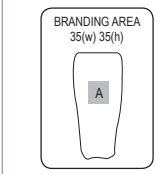

WBT182
Juhi Water Bottle

BPA free | 700ml 240(h)

Pad Print up to 2 colours

WBT102
Splash Water Bottle

BPA free | 400ml 180(h)

Pad Print up to 2 colours

Pad Print up to 2 colours

MOQ 1000 units for colours below