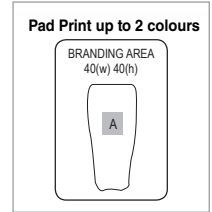

mix & match your lid colours
 pantone colours available
 on orders of 5000 units & over

mix & match your lid colours
 pantone colours available
 on orders of 5000 units & over

WBT101a
Quench Water Bottle
 BPA free | 650ml 220(h)

MOQ 1000 units for colours below

WBT002
Active Lifestyle Water Bottle

BPA free | 650ml 220(h)

mix & match your lid colours
pantone colours available on orders of 5000 units & over

MOQ 1000 units for colours below