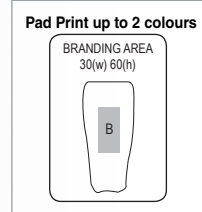

mix & match your lid colours
 pantone colours available
 on orders of 5000 units & over

mix & match your lid colours
 pantone colours available
 on orders of 5000 units & over

WBT101a
Quench Water Bottle
 BPA free | 650ml 220(h)

MOQ 1000 units for colours below

WBT002
Active Lifestyle Water Bottle

BPA free | 650ml 220(h)

mix & match your lid colours
pantone colours available on orders of 5000 units & over

MOQ 1000 units for colours below