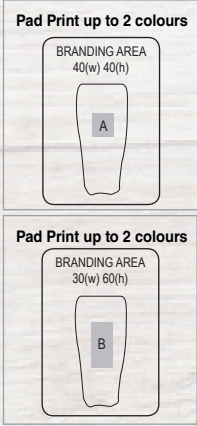

WBT103
 Squeeze Water Bottle

BPA free | 400ml 185(h)

Pad Print up to 2 colours

Pad Print up to 2 colours

WBT001
Sports Water Bottle

BPA free | 425ml 185(h)

B **BU** **R** **SW**

MOQ 1000 units for colours below

N **P** **PI** **O** **Y** **L** **DGR** **C**

mix & match your lid colours
pantone colours available on orders of 5000 units & over

WATER BOTTLES

WBT170 Renew Water Bottle

BPA free | 450ml | 185(h)

MOQ 1000 units for colours below

mix & match your lid colours
pantone colours available on orders of 5000 units & over

WBT100a
Vitality Water Bottle

BPA free | 650ml 215(h)

MOQ 1000 units for colours below

Pad Print up to 2 colours

Pad Print up to 2 colours