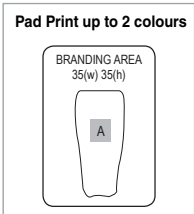

WBT001
Sports Water Bottle

BPA free | 425ml 185(h)

B **BU** **R** **SW**

MOQ 1000 units for colours below

N **P** **PI** **O** **Y** **L** **DGR** **C**

mix & match your lid colours
pantone colours available on orders of 5000 units & over