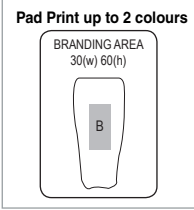

WBT001
Sports Water Bottle

BPA free | 425ml 185(h)

B **BU** **R** **SW**

MOQ 1000 units for colours below

N **P** **PI** **O** **Y** **L** **DGR** **C**

mix & match your lid colours
pantone colours available on orders of 5000 units & over