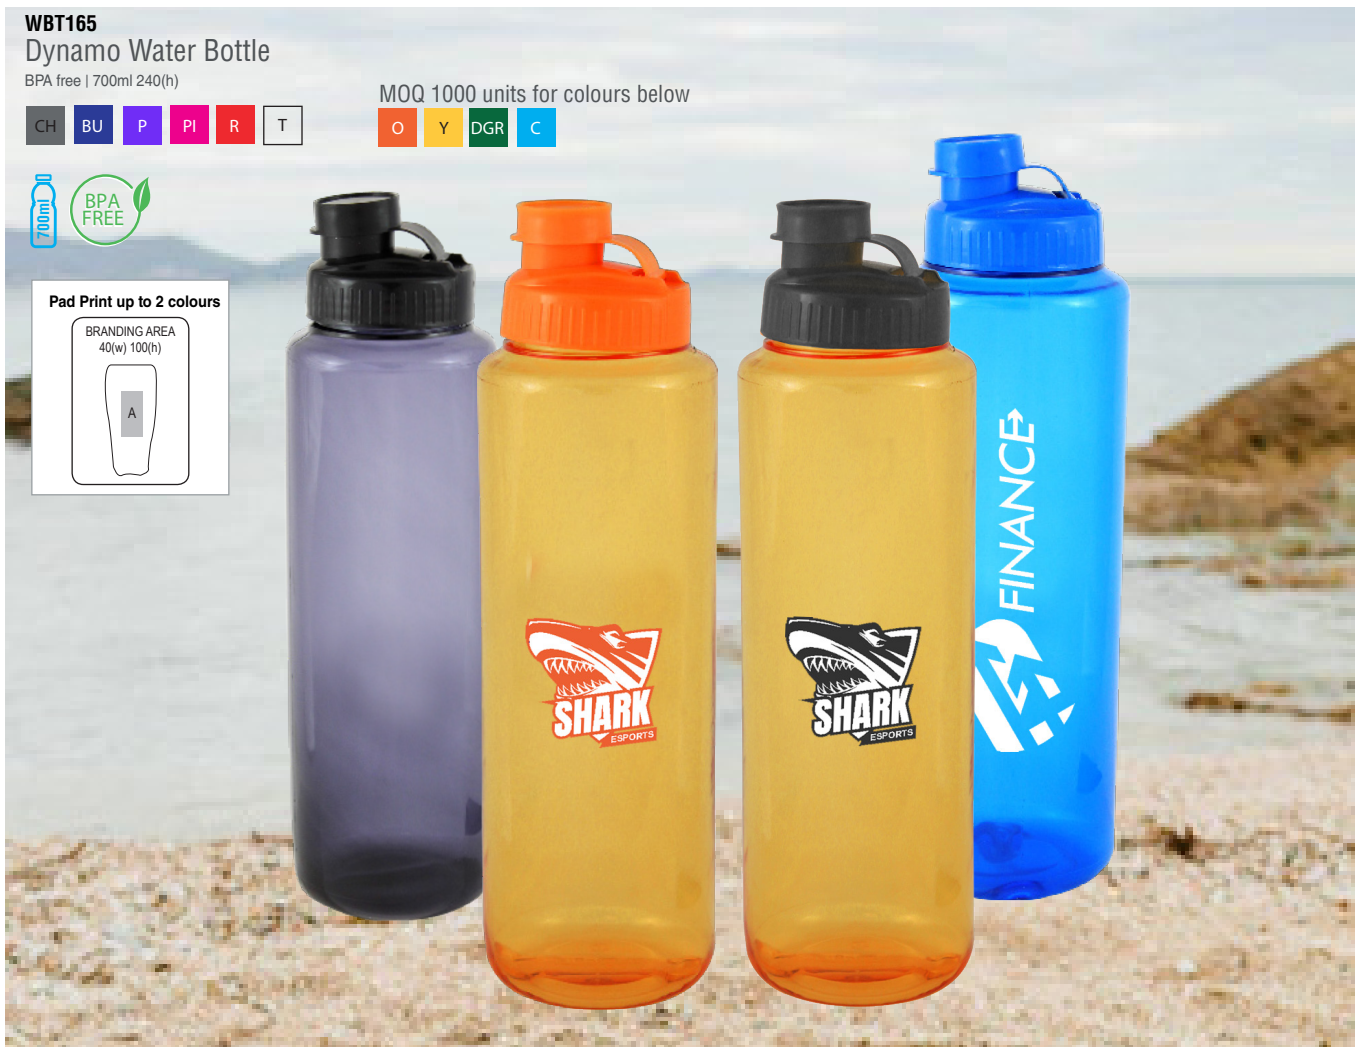

WATER BOTTLES

WBT165

Dynamo Water Bottle

BPA free | 700ml 240(h)

MOQ 1000 units for colours below

Pad Print up to 2 colours

BRANDING AREA
40(w) 100(h)

combination of colours
available to mix and match your lids