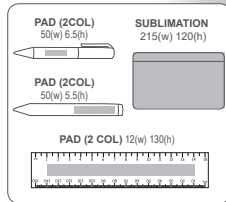

SCAN ME

OFF228
Baja Pencil Case - 15cm

FULL COLOUR EDGE TO EDGE
BRANDING ON PENCIL CASE.

OFF204
Baja Stationery Set - 15cm
Includes pen, pencil, 15cm ruler, eraser and sharpener

OFF064
Cuba Pencil Case - 15cm

FULL COLOUR EDGE TO EDGE
BRANDING ON PENCIL CASE.

PENC166
Cuba Stationery Set - 15cm
Includes pen, pencil, 15cm ruler, eraser and sharpener

50/50 RANGE
GREAT VALUE

Full colour edge to edge branding on 1 side of the case | Side 2 is plain black 600D