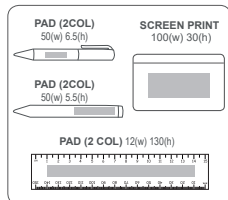

OFF2005
Jett 50/50 Stationery set - 15cm

Includes pen, pencil, 15cm ruler, eraser and sharpener

600D Back 300D Front | 215(w) 120(h)

PENC401
30cm Nino 50/50 Pencil case with full colour print 1 side

300D side 1, 600D side 2
Includes 30cm ruler, pen, pencil, sharpener and eraser

PENC402
30cm Nino 50/50 stationery set with full colour print 1 side

300D side 1, 600D side 2
Includes 30cm ruler, pen, pencil, sharpener and eraser

OFF205
Trace Pencil Case - 15cm

600D | 215(w) 120(h)

PENC4001
Trace Stationery Set - 15cm

Includes pen, pencil, 15cm ruler, eraser and sharpener

OFF062
Estonia Pencil Case - 15cm

600D | 185(w) 75(h)

Black Zips Only

PENC164
Estonia Stationery Set - 15cm

Includes pen, pencil, 15cm ruler, eraser and sharpener

Black Zips Only

PENC10015

Northside Pencil Case - 15cm

300D | 220(w) 65(h)

Sublimation printing allows full colour edge to edge printing to maximise your brand.

PENC10028

Northside Stationery Set - 15cm

Includes 15cm ruler, pen, pencil, sharpener and eraser