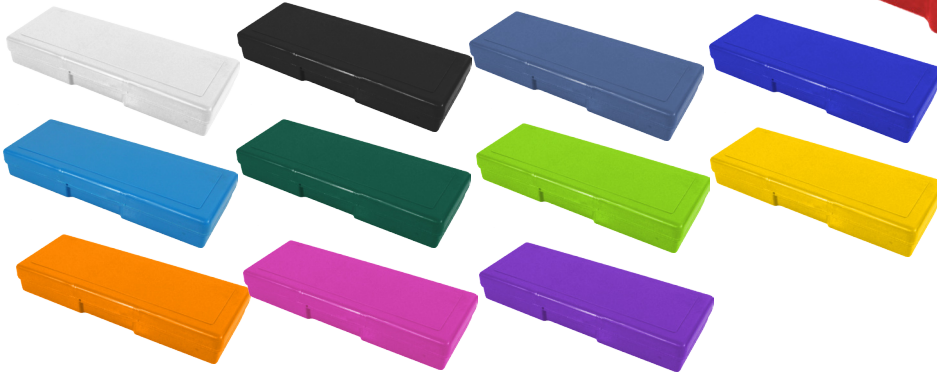

Penc321

Ada Stationery Set - 30cm

Includes pen, pencil, 15cm ruler, eraser and sharpener
neoprene | 330(w) 120(h)

PENC150
Plastic Pencil Case - 15cm

plastic | 195(l) 70(w) 25(h)

MOQ 500 units for colours below