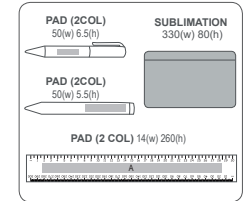

PENC10029
Dowling Stationery Set - 30cm

Includes 30cm ruler, pen, pencil, sharpener and eraser