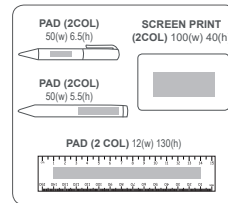

PENC319

Freya Stationery Set - 15cm

Includes pen, pencil, 15cm ruler, eraser and sharpener
neoprene | 215(w) 120(h)

Penc320

Ada Pencil Case - 30cm

Includes pen, pencil, 15cm ruler, eraser and sharpener
neoprene | 330(w) 120(h)

Penc321

Ada Stationery Set - 30cm

Includes pen, pencil, 15cm ruler, eraser and sharpener
neoprene | 330(w) 120(h)

PENC150
Plastic Pencil Case - 15cm

plastic | 195(l) 70(w) 25(h)

MOQ 500 units for colours below

PENC152
Plastic Stationery Set - 15cm

Includes pen, pencil, 15cm ruler, eraser and sharpener

MOQ 500 units for colours below

OFF013
30cm Ruler

OFF015
15cm Ruler

plastic 32(w) 160(l)

OFF153
30cm Jumbo Ruler

OFF154
15cm Jumbo Ruler