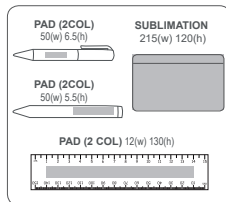

SCAN ME

OFF228
Baja Pencil Case - 15cm

FULL COLOUR EDGE TO EDGE
BRANDING ON PENCIL CASE.

OFF204
Baja Stationery Set - 15cm
Includes pen, pencil, 15cm ruler, eraser and sharpener

OFF064
Cuba Pencil Case - 15cm

FULL COLOUR EDGE TO EDGE
BRANDING ON PENCIL CASE.

PENC166
Cuba Stationery Set - 15cm
Includes pen, pencil, 15cm ruler, eraser and sharpener

50/50 RANGE
GREAT VALUE

Full colour edge to edge branding on 1 side of the case | Side 2 is plain black 600D