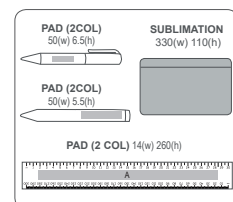

PENC10030
Hanier Stationery Set - 30cm

Includes 30cm ruler, pen, pencil, sharpener and eraser

SUB