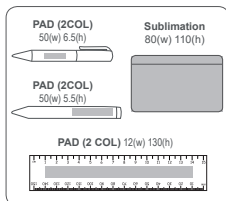

PENC314

Dara Pencil Case - 15cm
300D & 600D | 235(w) 80(h)

SUB

Side colours

| | | | | |
|----|----|---|---|----|
| SW | GR | B | N | BU |
| C | L | Y | O | R |

PENC314

Dara Stationery Set - 15cm
300D & 600D | 235(w) 80(h)

Side colours

| | | | |
|----|----|---|---|
| SW | GR | B | N |
| BU | C | L | Y |
| O | R | | |

SUB

PENC318

Freya Pencil case - 15cm

Includes pen, pencil, 15cm ruler, eraser and sharpener
neoprene | 215(w) 120(h)