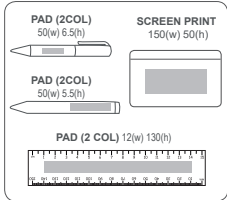

OFF231

Denim Stationery Case - 30cm

denim | 330(w) 80(h)

OFF230

Denim Pencil Stationery Set - 15cm

includes 15cm ruler, pencil, pen, eraser, sharpener
denim | 215(w) 120(h)

OFF229

Denim Pencil case - 15cm