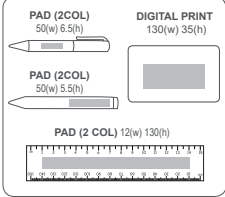

PENC165

Kitts Stationery Set - 15cm

includes pen, pencil, ruler, sharpener & eraser
600D | 195(w) 95(h)