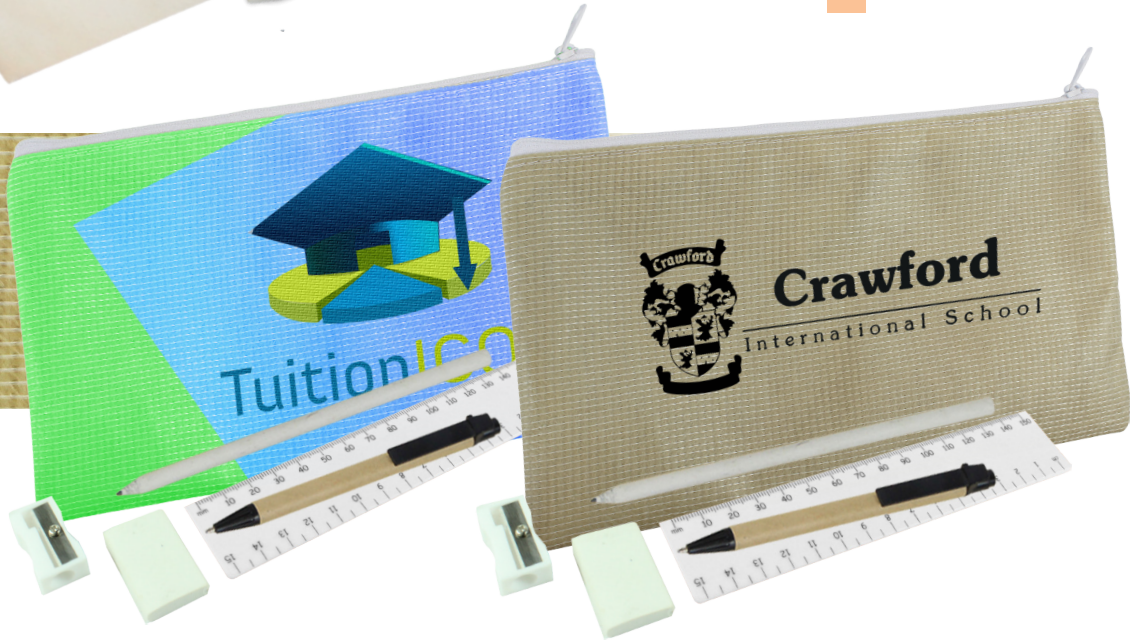

PET PENCIL CASE

RCY1010 Recycled Sublimated PET Pencil Case - 15cm

Recycled PET | 215(w)120(h)

NOTE: White areas of artwork will appear Kraft colour of bag.

RCY1017 Recycled Sublimated PET Stationery Set - 15cm

Recycled PET | 215(w)120(h)

includes 30cm ruler, pencil, pen, eraser, sharpener

RCY1005 Recycled PET Pencil Case - 15cm

Recycled PET | 215(w)120(h)

RCY1016 Recycled PET Stationery Set - 15cm

Recycled PET | 215(w)120(h)

includes 30cm ruler, pencil, pen, eraser, sharpener