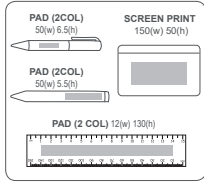

600D | 280(w) 185(h)

STATIONERY

ECO30001 Proficient Pencil Case - 15cm

Cotton | 230(w) 105(h)

NA

ECO30002 Proficient Stationery Set - 15cm

with Eco pen, 15cm ruler and eraser recycled pencil
Cotton | 230(w) 105(h)

OFF233 Sketch Eco Pencil Case

30cm

cotton | 330(w) 80(h)

NA

OFF234 Sketch Eco Stationery Set

30cm

cotton | 330(w) 80(h)

includes 30cm ruler, pencil, pen, eraser