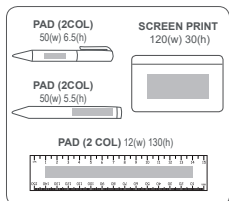

Black Zips Only

PENC10015

Northside Pencil Case - 15cm

300D | 220(w) 65(h)

Sublimation printing allows full colour edge to edge printing to maximise your brand.

PENC10028

Northside Stationery Set - 15cm

Includes 15cm ruler, pen, pencil, sharpener and eraser

300D | 220(w) 65(h)

PENC10014

Faculty Pencil Case - 15cm

600D | 220(w) 65(h)

PENC10013

Faculty Stationery Set - 15cm

Includes pen, pencil, 15cm ruler, eraser and sharpener

PENC165