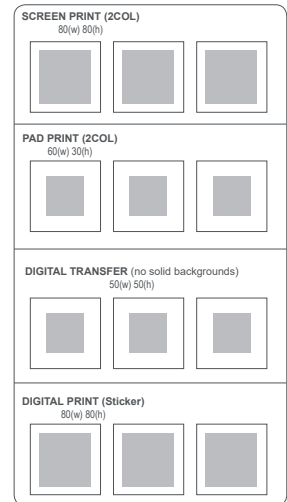

PENC152
Plastic Stationery Set - 15cm

Includes pen, pencil, 15cm ruler, eraser and sharpener

MOQ 500 units for colours below

OFF013
30cm Ruler

OFF015
15cm Ruler

plastic 32(w) 160(l)

OFF153
30cm Jumbo Ruler

OFF154
15cm Jumbo Ruler

OFF1098
30cm Flexi Ruler
plastic | 40(w) 310(l)

OFF111
Mini Paper Cube Holder

paper not included / paper charged separately
plastic | 110(w) 110(h) 55(d)

OFF110
Paper Cube Holder

paper not included / paper charged separately
plastic | 105(w) 105(h) 105(d)

OFF10013
Transparent Paper Cube Holders

paper not included / paper charged separately
plastic | 105(w) 105(h) 105(d)

contents not included

OFF114
Pencil Cup
plastic | 70(w) 95(h)
contents not included

Pad Print up to 2 colours
Digital Transfer

Screen Print up to 1 colour

contents not included

OFF10012
Transparent Pencil Cup
plastic | 70(w) 95(h)
contents not included

Pad Print up to 2 colours

Screen Print up to 1 colour

OFF036
Bookmark
plastic | 70(w) 145(l)