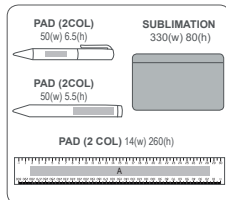

OFF2005
Jett 50/50 Stationery set - 15cm

Includes pen, pencil, 15cm ruler, eraser and sharpener

600D Back 300D Front | 215(w) 120(h)

PENC401
30cm Nino 50/50 Pencil case with full colour print 1 side

300D side 1, 600D side 2
Includes 30cm ruler, pen, pencil, sharpener and eraser

PENC402
30cm Nino 50/50 stationery set with full colour print 1 side

300D side 1, 600D side 2
Includes 30cm ruler, pen, pencil, sharpener and eraser

OFF205
Trace Pencil Case - 15cm

600D | 215(w) 120(h)

PENC4001
Trace Stationery Set - 15cm