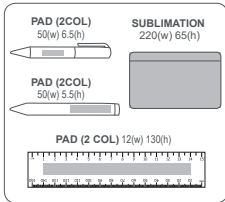

PENC10028

Northside Stationery Set - 15cm

Includes 15cm ruler, pen, pencil, sharpener and eraser

300D | 220(w) 65(h)