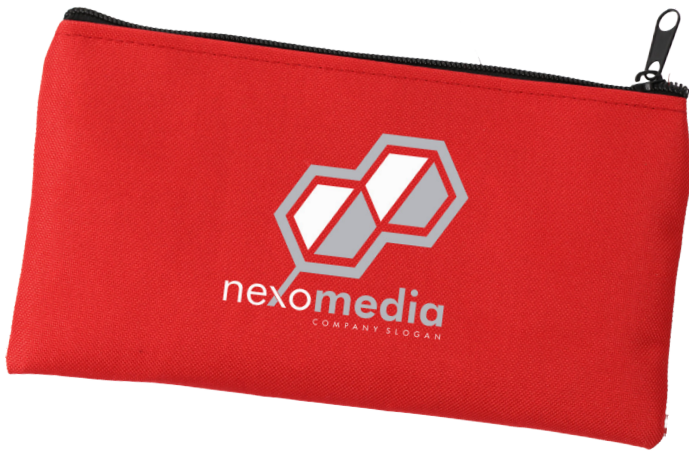

SCAN ME

OFF228
Baja Pencil Case - 15cm

FULL COLOUR EDGE TO EDGE
BRANDING ON PENCIL CASE.

OFF204
Baja Stationery Set - 15cm
Includes pen, pencil, 15cm ruler, eraser and sharpener

OFF064
Cuba Pencil Case - 15cm

FULL COLOUR EDGE TO EDGE
BRANDING ON PENCIL CASE.

PENC166
Cuba Stationery Set - 15cm
Includes pen, pencil, 15cm ruler, eraser and sharpener

50/50 RANGE
GREAT VALUE

Full colour edge to edge branding on 1 side of the case | Side 2 is plain black 600D

OFF2005
Jett 50/50 Stationery set - 15cm

Includes pen, pencil, 15cm ruler, eraser and sharpener

600D Back 300D Front | 215(w) 120(h)

PENC401
30cm Nino 50/50 Pencil case with full colour print 1 side

300D side 1, 600D side 2
Includes 30cm ruler, pen, pencil, sharpener and eraser

PENC402
30cm Nino 50/50 stationery set with full colour print 1 side

300D side 1, 600D side 2
Includes 30cm ruler, pen, pencil, sharpener and eraser

OFF205
Trace Pencil Case - 15cm

600D | 215(w) 120(h)

PENC4001
Trace Stationery Set - 15cm