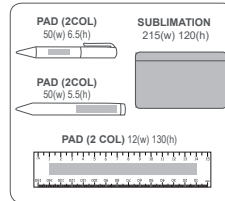

FULL COLOUR EDGE TO EDGE
BRANDING ON PENCIL CASE.

PENC166
Cuba Stationery Set - 15cm
Includes pen, pencil, 15cm ruler, eraser and sharpener

50/50 RANGE
GREAT VALUE

Full colour edge to edge branding on 1 side of the case | Side 2 is plain black 600D

Same vivid print, detail and quality at an economical cost.

FRONT

FRONT

BACK

BACK

OFF2003
Jett 50/50 Pencil Case - 15cm

600D Back 300D Front | 215(w) 120(h)

SUB

OFF2005
Jett 50/50 Stationery set - 15cm

Includes pen, pencil, 15cm ruler, eraser and sharpener

600D Back 300D Front | 215(w) 120(h)

PENC401
30cm Nino 50/50 Pencil case with full colour print 1 side

300D side 1, 600D side 2
Includes 30cm ruler, pen, pencil, sharpener and eraser