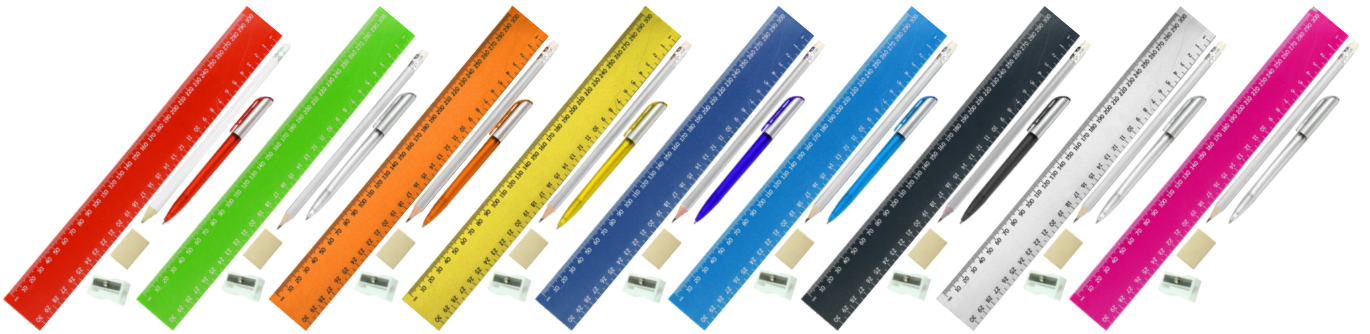

OFF231

Denim Stationery Case - 30cm

denim | 330(w) 80(h)