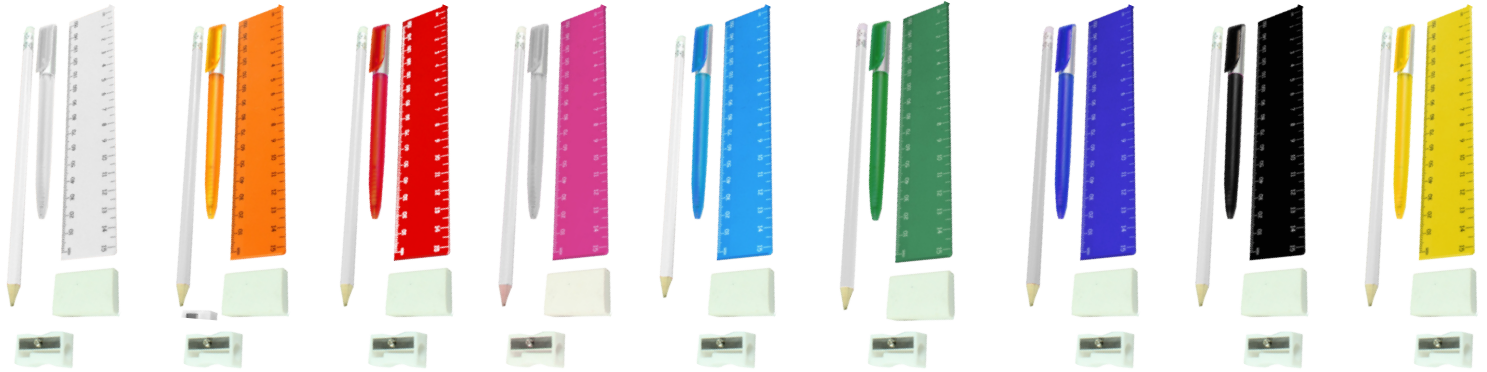

PENC165

Kitts Stationery Set - 15cm

includes pen, pencil, ruler, sharpener & eraser
600D | 195(w) 95(h)