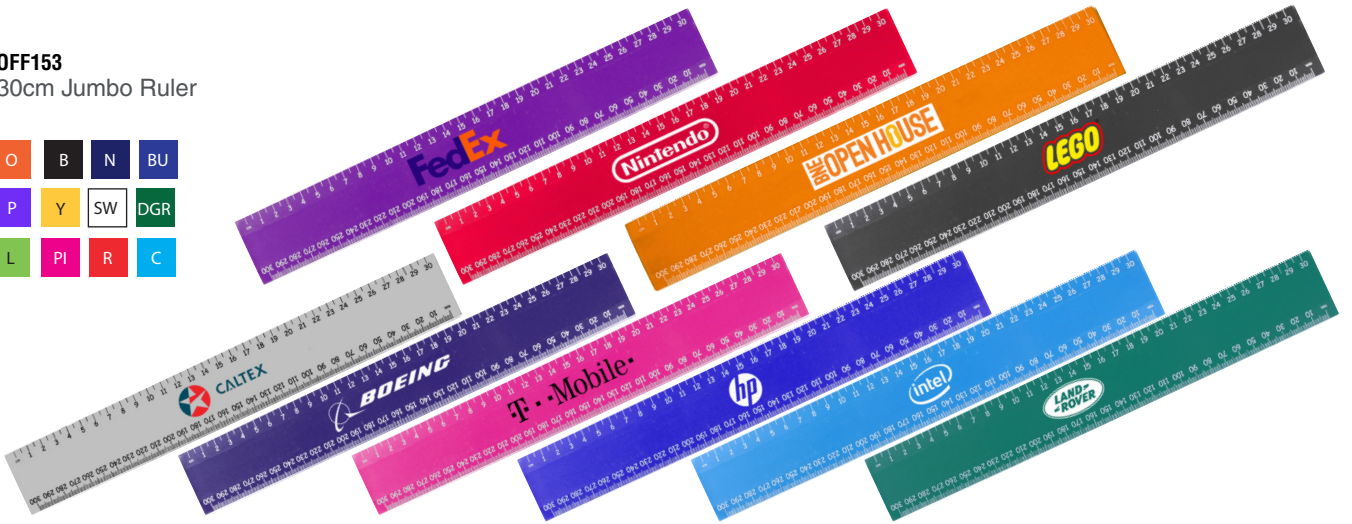

FULL COLOUR EDGE TO EDGE
BRANDING ON PENCIL CASE.

PENC166
Cuba Stationery Set - 15cm
Includes pen, pencil, 15cm ruler, eraser and sharpener

50/50 RANGE
GREAT VALUE

Full colour edge to edge branding on 1 side of the case | Side 2 is plain black 600D

PENC152
Plastic Stationery Set - 15cm

Includes pen, pencil, 15cm ruler, eraser and sharpener

MOQ 500 units for colours below

OFF013
30cm Ruler

OFF015
15cm Ruler

plastic 32(w) 160(l)

OFF153
30cm Jumbo Ruler

OFF154
15cm Jumbo Ruler