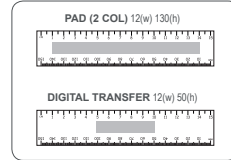

PENC152
Plastic Stationery Set - 15cm

Includes pen, pencil, 15cm ruler, eraser and sharpener

MOQ 500 units for colours below

OFF013
30cm Ruler

OFF015
15cm Ruler

plastic 32(w) 160(l)

OFF153
30cm Jumbo Ruler

OFF154
15cm Jumbo Ruler