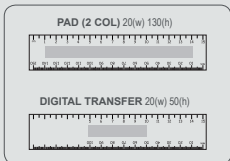

PENC152
Plastic Stationery Set - 15cm

Includes pen, pencil, 15cm ruler, eraser and sharpener

MOQ 500 units for colours below

OFF013
30cm Ruler

OFF015
15cm Ruler

plastic 32(w) 160(l)

OFF153
30cm Jumbo Ruler

OFF154
15cm Jumbo Ruler