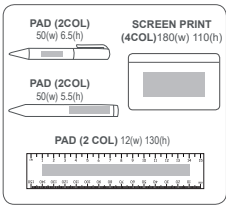

denim | 215 (w) 120 (h)

BAG1039
Papyrus Stationery Bag - 15cm
300D | 280(w) 185(h)

BAG20066
Hagen Stationery Set - 15cm

Includes 15cm ruler, pen, pencil,
sharpener, eraser
600D | 280(w) 185(h)

BAG1038
Hagen Stationery Bag - 15cm