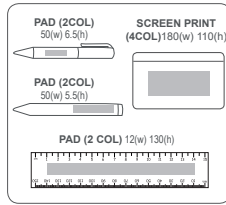

PENC314

Dara Pencil Case - 15cm
300D & 600D | 235(w) 80(h)

SUB

Side colours

| | | | | |
|----|----|---|---|----|
| SW | GR | B | N | BU |
| C | L | Y | O | R |

PENC314

Dara Stationery Set - 15cm
300D & 600D | 235(w) 80(h)

Side colours

| | | | |
|----|----|---|---|
| SW | GR | B | N |
| BU | C | L | Y |
| O | R | | |

SUB

PENC318

Freya Pencil case - 15cm

Includes pen, pencil, 15cm ruler, eraser and sharpener
neoprene | 215(w) 120(h)

PENC319

Freya Stationery Set - 15cm

Includes pen, pencil, 15cm ruler, eraser and sharpener
neoprene | 215(w) 120(h)

Penc320

Ada Pencil Case - 30cm

Includes pen, pencil, 15cm ruler, eraser and sharpener
neoprene | 330(w) 120(h)