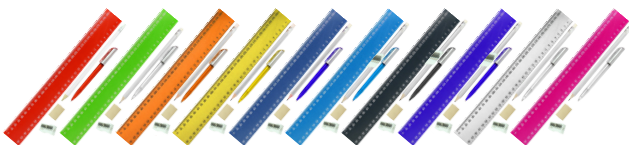

FULL COLOUR EDGE TO EDGE
BRANDING ON PENCIL CASE.

PENC166
Cuba Stationery Set - 15cm
Includes pen, pencil, 15cm ruler, eraser and sharpener

50/50 RANGE
GREAT VALUE

Full colour edge to edge branding on 1 side of the case | Side 2 is plain black 600D

OFF2005
Jett 50/50 Stationery set - 15cm

Includes pen, pencil, 15cm ruler, eraser and sharpener

600D Back 300D Front | 215(w) 120(h)

PENC401
30cm Nino 50/50 Pencil case with full colour print 1 side

300D side 1, 600D side 2
Includes 30cm ruler, pen, pencil, sharpener and eraser

PENC402
30cm Nino 50/50 stationery set with full colour print 1 side

300D side 1, 600D side 2
Includes 30cm ruler, pen, pencil, sharpener and eraser

OFF205
Trace Pencil Case - 15cm

600D | 215(w) 120(h)

PENC4001
Trace Stationery Set - 15cm

Black Zips Only

PENC10015

Northside Pencil Case - 15cm

300D | 220(w) 65(h)

Sublimation printing allows full colour edge to edge printing to maximise your brand.

PENC10028

Northside Stationery Set - 15cm

Includes 15cm ruler, pen, pencil, sharpener and eraser