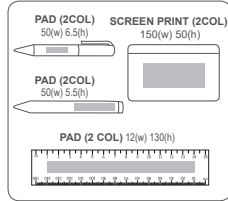

FULL COLOUR EDGE TO EDGE
BRANDING ON PENCIL CASE.

PENC166
Cuba Stationery Set - 15cm
Includes pen, pencil, 15cm ruler, eraser and sharpener

50/50 RANGE
GREAT VALUE

Full colour edge to edge branding on 1 side of the case | Side 2 is plain black 600D

OFF2005
Jett 50/50 Stationery set - 15cm

Includes pen, pencil, 15cm ruler, eraser and sharpener

600D Back 300D Front | 215(w) 120(h)

PENC401
30cm Nino 50/50 Pencil case with full colour print 1 side

300D side 1, 600D side 2
Includes 30cm ruler, pen, pencil, sharpener and eraser

PENC402
30cm Nino 50/50 stationery set with full colour print 1 side

300D side 1, 600D side 2
Includes 30cm ruler, pen, pencil, sharpener and eraser

OFF205
Trace Pencil Case - 15cm

600D | 215(w) 120(h)

PENC4001
Trace Stationery Set - 15cm

Includes pen, pencil, 15cm ruler, eraser and sharpener

OFF062
Estonia Pencil Case - 15cm

600D | 185(w) 75(h)

Black Zips Only

PENC164
Estonia Stationery Set - 15cm

Includes pen, pencil, 15cm ruler, eraser and sharpener