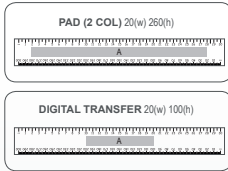

PENC152
Plastic Stationery Set - 15cm

Includes pen, pencil, 15cm ruler, eraser and sharpener

MOQ 500 units for colours below

OFF013
30cm Ruler

OFF015
15cm Ruler

plastic 32(w) 160(l)

OFF153
30cm Jumbo Ruler

OFF154
15cm Jumbo Ruler