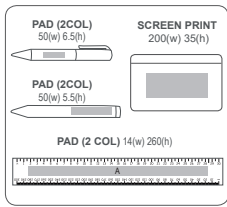

Black Zips Only

PENC10015

Northside Pencil Case - 15cm

300D | 220(w) 65(h)

Sublimation printing allows full colour edge to edge printing to maximise your brand.

PENC10028

Northside Stationery Set - 15cm

Includes 15cm ruler, pen, pencil, sharpener and eraser

Kitts Stationery Set - 15cm

includes pen, pencil, ruler, sharpener & eraser
600D | 195(w) 95(h)

OFF063

Kitts Pencil Case - 15cm

600D | 195(w) 95(h)

OFF232

Denim Stationery Set - 30cm

includes 30cm ruler, pencil, pen, eraser, sharpener
denim | 330(w) 80(h)