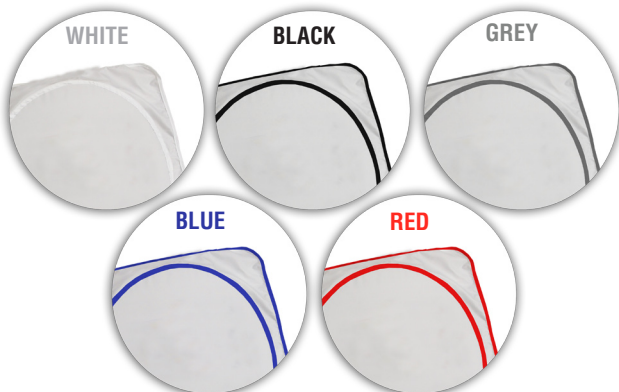

SUN VISORS

WIN003
Breeze Windscreen Visor
with edge to edge
sublimation print

210D | 1600(w) 690(h)

Compact
folding
fullcolor
printed pouch

**CHOOSE
YOUR
COLOUR
BINDING**

SPOT SUBLIMATION

WIN001
 White Windscreen
 Visor with spot
 sublimation print
 210D | 1600(w) 690(h)

CHOOSE YOUR COLOUR BINDING

FULL COLOUR

WIN004
 Bayu Windscreen Visor
 with edge to edge
 sublimation print

210D | 1420(w) 620(h)

Visor

Sublimation

BRANDING AREA 1420(w) 620(h)

Pouch

Sublimation

BRANDING AREA 250(w) 250(h)

Compact folding
 fullcolor printed pouch

CHOOSE YOUR COLOUR BINDING

SPOT SUBLIMATION

WIN009
Zain Windscreen Visor
with spot sublimation
print

210D | 1420(w) 620(h)

CHOOSE YOUR COLOUR BINDING

Compact folding
fullcolor printed pouch