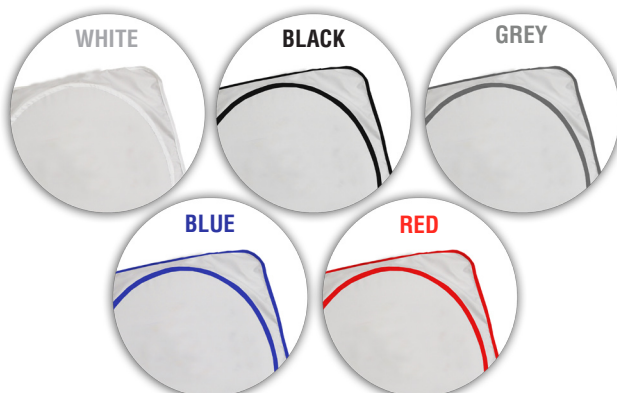

SUN VISORS

WIN003
Breeze Windscreen Visor
with edge to edge
sublimation print

210D | 1600(w) 690(h)

Compact
folding
fullcolor
printed pouch

**CHOOSE
YOUR
COLOUR
BINDING**

SPOT SUBLIMATION

WIN001
 White Windscreen
 Visor with spot
 sublimation print
 210D | 1600(w) 690(h)

CHOOSE YOUR COLOUR BINDING

FULL COLOUR

WIN004
 Bayu Windscreen Visor
 with edge to edge
 sublimation print

210D | 1420(w) 620(h)

Visor

Sublimation

BRANDING AREA 1420(w) 620(h)

Pouch

Sublimation

BRANDING AREA 250(w) 250(h)

Compact folding
 fullcolor printed pouch

CHOOSE YOUR COLOUR BINDING

SPOT SUBLIMATION

WIN009
Zain Windscreen Visor
with spot sublimation
print

210D | 1420(w) 620(h)

CHOOSE YOUR COLOUR BINDING