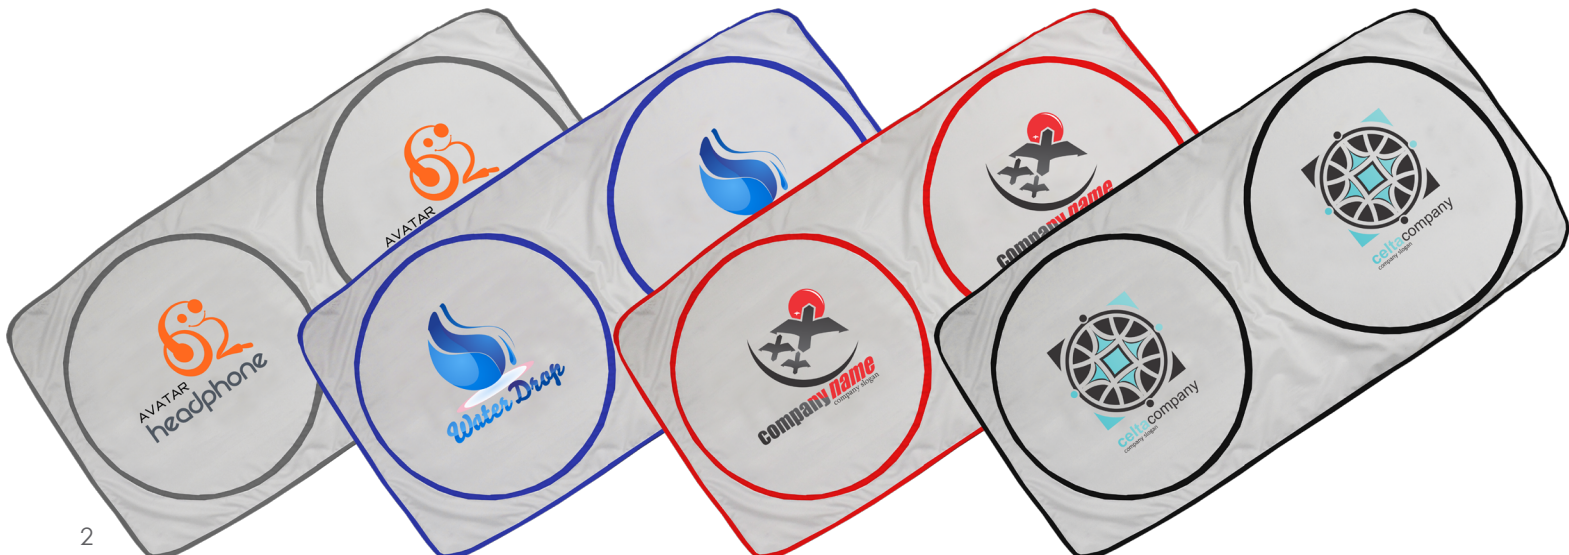

SUN VISORS

WIN003
Breeze Windscreen Visor
with edge to edge
sublimation print

210D | 1600(w) 690(h)

Compact
folding
fullcolor
printed pouch

**CHOOSE
YOUR
COLOUR
BINDING**

SPOT SUBLIMATION

WIN001
 White Windscreen
 Visor with spot
 sublimation print
 210D | 1600(w) 690(h)

CHOOSE YOUR COLOUR BINDING

FULL COLOUR

WIN004
 Bayu Windscreen Visor
 with edge to edge
 sublimation print

210D | 1420(w) 620(h)

Visor

Sublimation

BRANDING AREA 1420(w) 620(h)

Pouch

Sublimation

BRANDING AREA 250(w) 250(h)

Compact folding
 fullcolor printed pouch

CHOOSE YOUR COLOUR BINDING

SPOT SUBLIMATION

WIN009
Zain Windscreen Visor
with spot sublimation
print

210D | 1420(w) 620(h)

CHOOSE YOUR COLOUR BINDING

Compact folding
fullcolor printed pouch