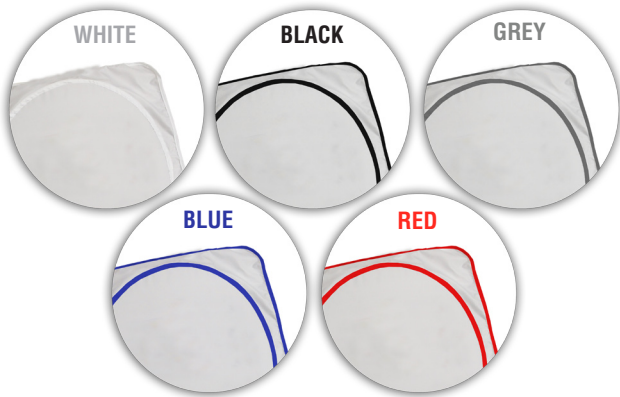

SUN VISORS

WIN003
Breeze Windscreen Visor
with edge to edge
sublimation print

210D | 1600(w) 690(h)

Compact
folding
fullcolor
printed pouch

**CHOOSE
YOUR
COLOUR
BINDING**

SPOT SUBLIMATION

WIN001
 White Windscreen
 Visor with spot
 sublimation print
 210D | 1600(w) 690(h)

CHOOSE YOUR COLOUR BINDING

FULL COLOUR

WIN004
 Bayu Windscreen Visor
 with edge to edge
 sublimation print

210D | 1420(w) 620(h)

Visor

Sublimation

BRANDING AREA 1420(w) 620(h)

Pouch

Sublimation

BRANDING AREA 250(w) 250(h)

Compact folding
 fullcolor printed pouch

CHOOSE YOUR COLOUR BINDING

SPOT SUBLIMATION

WIN009
Zain Windscreen Visor
with spot sublimation
print

210D | 1420(w) 620(h)

CHOOSE YOUR COLOUR BINDING