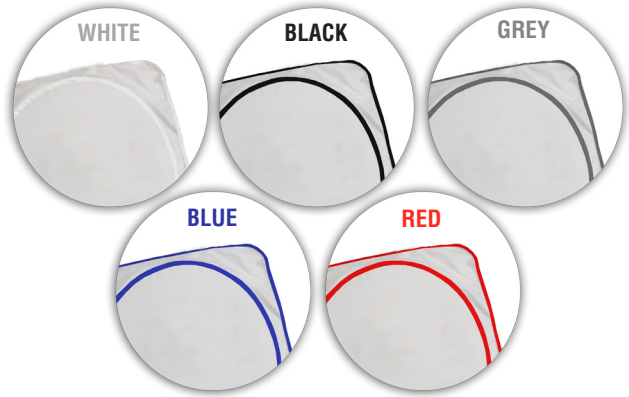

SUN VISORS

WIN003
Breeze Windscreen Visor
with edge to edge
sublimation print

210D | 1600(w) 690(h)

Compact
folding
fullcolor
printed pouch

**CHOOSE
YOUR
COLOUR
BINDING**

SPOT SUBLIMATION

WIN001
 White Windscreen
 Visor with spot
 sublimation print
 210D | 1600(w) 690(h)

CHOOSE YOUR COLOUR BINDING

FULL COLOUR

WIN004
 Bayu Windscreen Visor
 with edge to edge
 sublimation print

210D | 1420(w) 620(h)

Visor

Sublimation

BRANDING AREA 1420(w) 620(h)

Pouch

Sublimation

BRANDING AREA 250(w) 250(h)

Compact folding
 fullcolor printed pouch

CHOOSE YOUR COLOUR BINDING

SPOT SUBLIMATION

WIN009
Zain Windscreen Visor
with spot sublimation
print

210D | 1420(w) 620(h)

CHOOSE YOUR COLOUR BINDING

Compact folding
fullcolor printed pouch