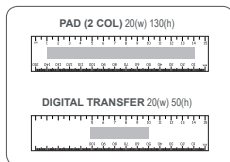

## OFF105 Bookmark Ruler

plastic | 70(w) 145(l)

**B** **N** **BU** **R** **O** **Y** **SW** **L** **DGR** **C**

PAD & DT(on white item)  
30(w) 50(h)

| Bookmark  
function |

**OFF013**  
**30cm Ruler**  
 plastic | 40(w) 310(l)

- B
- N
- BU
- P
- PI
- R
- O
- Y
- SW
- L
- DGR
- C

**OFF015**  
**15cm Ruler**  
 plastic 32(w) 160(l)

- B
- N
- BU
- P
- Y
- SW
- C
- L
- PI
- R
- O
- DGR

**OFF154**  
15cm Jumbo Ruler  
plastic | 45(w) 160(l)

**OFF111**  
Mini Paper Cube Holder

paper not included / paper charged separately  
plastic | 110(w) 110(h) 55(d)

Pad Print up to 2 colours  
Dome Decals  
Digital Transfer  
25(w) 25(h)  x8 positions

**OFF110**  
Paper Cube Holder