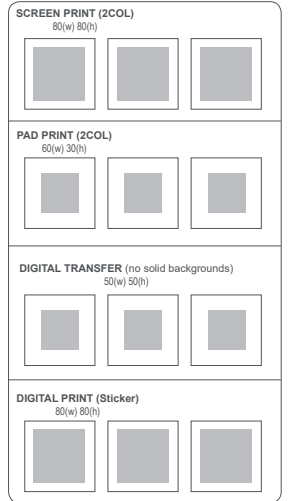

OFF110
Paper Cube Holder

paper not included / paper charged seperately
plastic | 105(w) 105(h) 105(d)