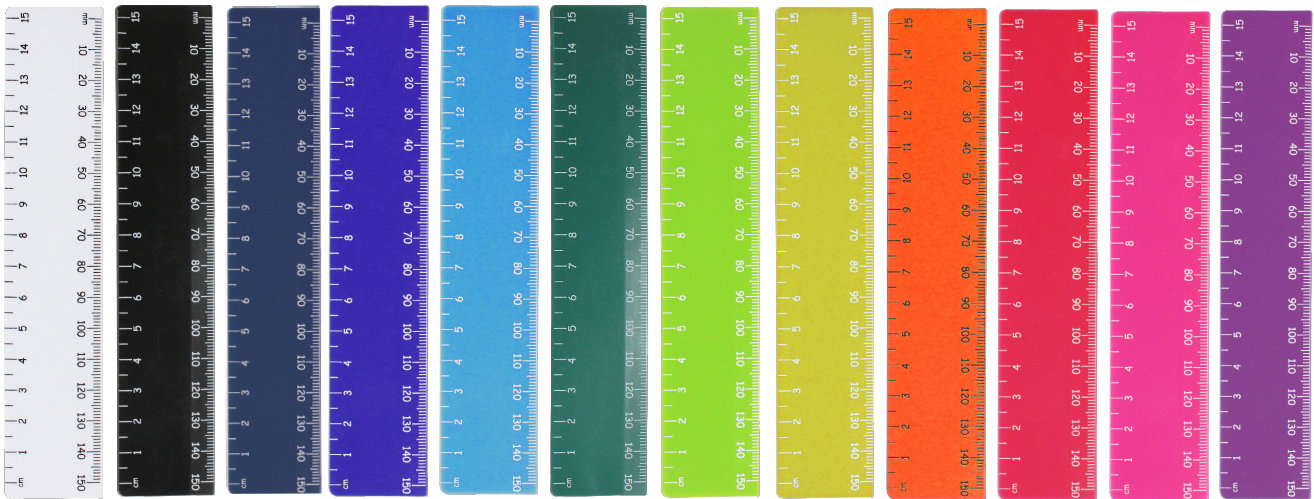

## OFF105 Bookmark Ruler

plastic | 70(w) 145(l)

**B** **N** **BU** **R** **O** **Y** **SW** **L** **DGR** **C**

PAD & DT(on white item)  
30(w) 50(h)

| Bookmark  
function |

**OFF013**  
**30cm Ruler**  
 plastic | 40(w) 310(l)

- B
- N
- BU
- P
- PI
- R
- O
- Y
- SW
- L
- DGR
- C

**OFF015**  
**15cm Ruler**  
 plastic 32(w) 160(l)

- B
- N
- BU
- P
- Y
- SW
- C
- L
- PI
- R
- O
- DGR

**OFF154**  
15cm Jumbo Ruler  
plastic | 45(w) 160(l)

**OFF111**  
Mini Paper Cube Holder

paper not included / paper charged separately  
plastic | 110(w) 110(h) 55(d)

Pad Print up to 2 colours  
Dome Decals  
Digital Transfer  
25(w) 25(h)  x8 positions

**OFF110**  
Paper Cube Holder