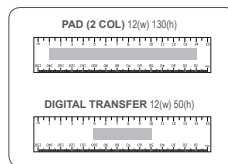

## OFF105 Bookmark Ruler

plastic | 70(w) 145(l)

**B** **N** **BU** **R** **O** **Y** **SW** **L** **DGR** **C**

PAD & DT(on white item)  
30(w) 50(h)

| Bookmark  
function |

**OFF013**  
**30cm Ruler**  
 plastic | 40(w) 310(l)

- B
- N
- BU
- P
- PI
- R
- O
- Y
- SW
- L
- DGR
- C

**OFF015**  
**15cm Ruler**  
 plastic 32(w) 160(l)

- B
- N
- BU
- P
- Y
- SW
- C
- L
- PI
- R
- O
- DGR

**OFF154**  
15cm Jumbo Ruler  
plastic | 45(w) 160(l)

**OFF111**  
Mini Paper Cube Holder

paper not included / paper charged separately  
plastic | 110(w) 110(h) 55(d)

Pad Print up to 2 colours  
Dome Decals  
Digital Transfer  
25(w) 25(h)  x8 positions

**OFF110**  
Paper Cube Holder