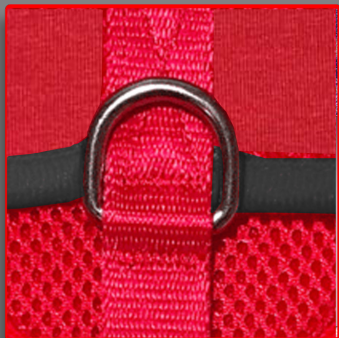

## Fido Harness

- PET129
- PET130
- PET131
- PET132
- PET133

SIZE	NECK SIZE	CHEST SIZE	DOG SIZE
XS	26cm	30-39cm	2-4kg
S	30cm	35-45cm	4-8kg
M	35cm	42-55cm	8-15kg
L	39cm	48-75cm	15-23kg
XL	43cm	51-81cm	23-35KG