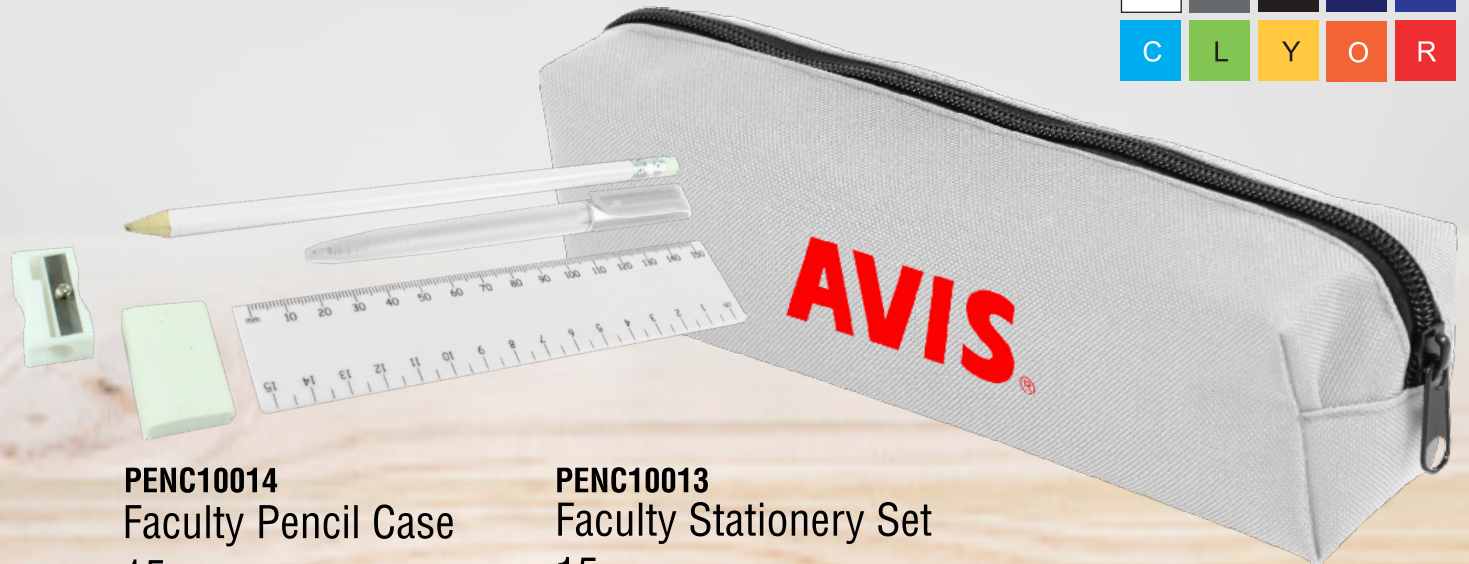

## PENCIL CASE & STATIONERY SET

**OFF205**  
Trace Pencil Case - 15cm  
600D | 215(w) 120(h)

**PENC4001**  
Trace Stationery Set - 15cm  
Includes pen, pencil, 15cm ruler, eraser and sharpener  
600D | 215(w) 120(h)

**OFF228**  
Baja Pencil Case - 15cm  
300D | 215(w) 120(h)

**OFF204**  
Baja Stationery Set - 15cm  
Includes pen, pencil, 15cm ruler, eraser and sharpener  
300D | 215(w) 120(h)

## PENCIL CASE & STATIONERY SET

**PENC10014**  
Faculty Pencil Case  
15cm

600D | 220(w) 65(h)

**PENC10013**  
Faculty Stationery Set  
15cm

Includes pen, pencil, 15cm ruler, eraser and sharpener  
600D | 220(w) 65(h)

## PENCIL CASE & STATIONERY SET

**PENC10021**  
Dale Pencil Case - 30cm  
600D | 330(w) 110(h)

**PENC10001**  
Dale Stationery Set - 30cm  
Includes 15cm ruler, pen, pencil, sharpener and eraser  
600D | 330(w) 110(h)