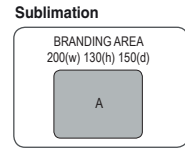

COOL803
Carolina Sublimated Lunch Cooler
600D | 200(w) 130(h) 150(d)