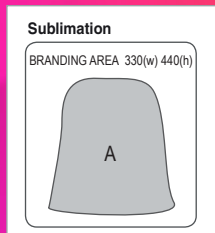

These striking promotional bags and coolers are unmissable thanks to their vibrant rainbow designs. Vibrant printed tote bags and coolers are a great low-cost giveaway that will tie-in with Pride Month and beyond.

210D | 330(w) 440(h)

non-woven | 360(w) 430(h)