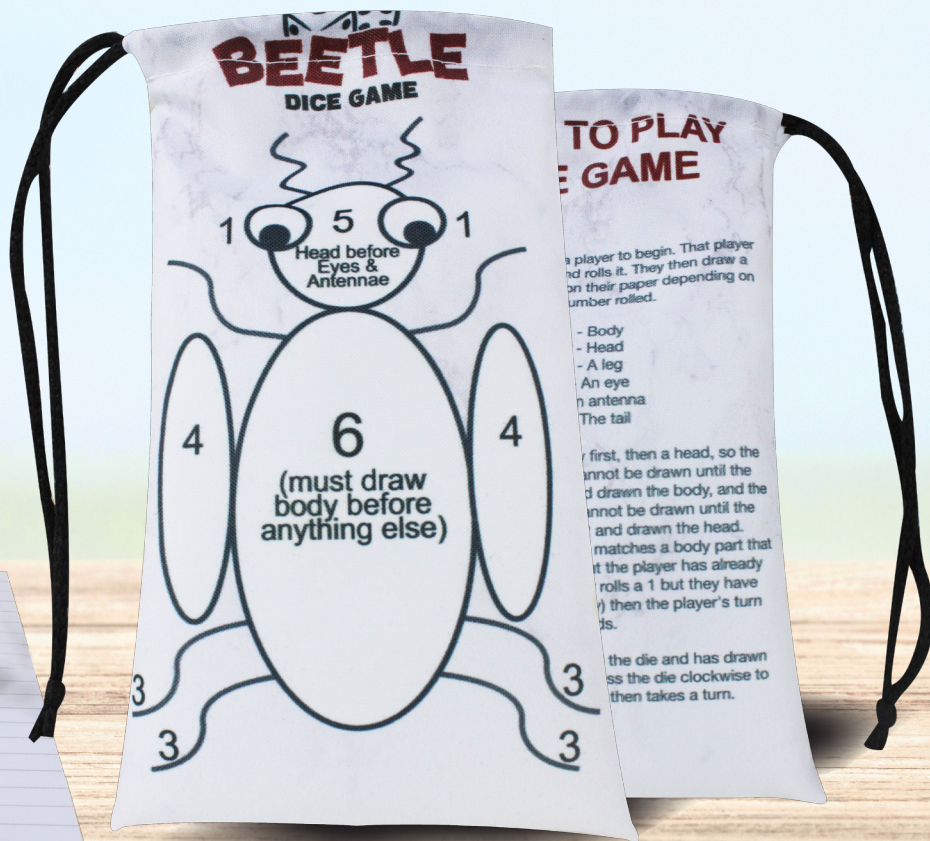

DICE GAMES

GAME024

Beetle Dice Game

Branded bag design

Material 210D

Set includes

One 6-sided die and

3 white pencils and a

50 page A6 Notepad

A simple but creative dice game of rolling and drawing

Number of players: 2 or more