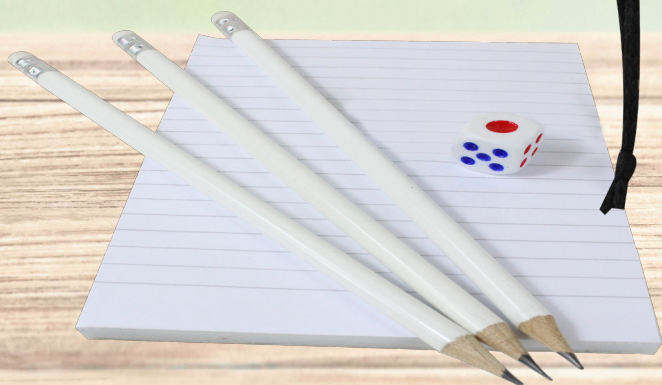

DICE GAMES

GAME024

Beetle Dice Game

Branded bag design

Material 210D

Set includes

One 6-sided die and

3 white pencils and a

50 page A6 Notepad

A simple but creative dice game of rolling and drawing

Number of players: 2 or more