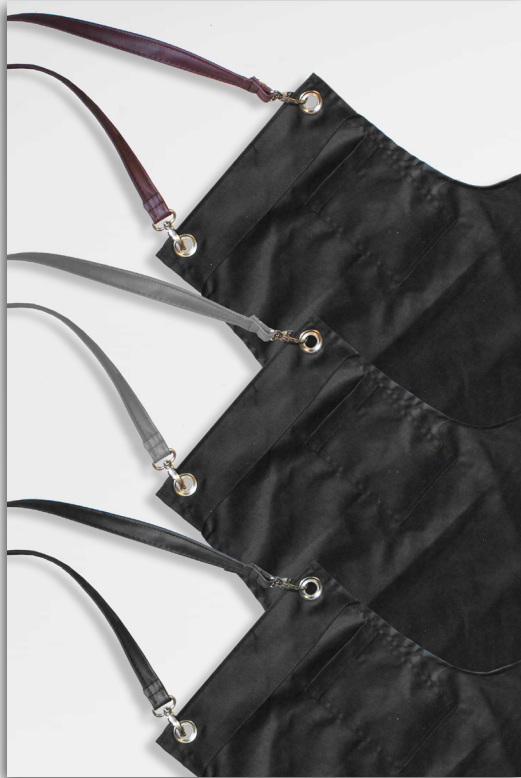

# APRONS

**APP7333**  
**Olive Adjustable Denim Bib Apron**

Denim  
670mm(w) 720(h)

One size fits all

Branding  
A4, A5, A6, A7

**Screen Print**  
Branding Size  
A4 - 297mm X 210mm  
A5 - 210mm X 148mm

Adjustable  
neck strap  
with button

**APP7332**  
**Colby Twill Bib Apron**

Polycotton Twill, Lobster hook  
and Leatherette  
810(w) 880(h)

One size fits all

Branding  
A4, A5, A6, A7

Screen Print  
Branding Size  
A4 - 297mm X 210mm  
A5 - 210mm X 148mm

Dark Brown  
Leatherette

Grey  
Leatherette

Black  
Leatherette

**APP7331**  
**Linah Denim & Leatherette**  
**Bib Apron**

Denim Lobster hook  
and Leatherette  
810(w) 880(h)

One size fits all

Branding  
A4, A5, A6, A7

Screen Print  
Branding Size  
A4 - 297mm X 210mm  
A5 - 210mm X 148mm

Dark Brown  
Leatherette

Grey  
Leatherette

Black  
Leatherette

**APP7332**  
**Colby Twill Bib Apron**

Polycotton Twill, Lobster hook  
and Leatherette  
810(w) 880(h)