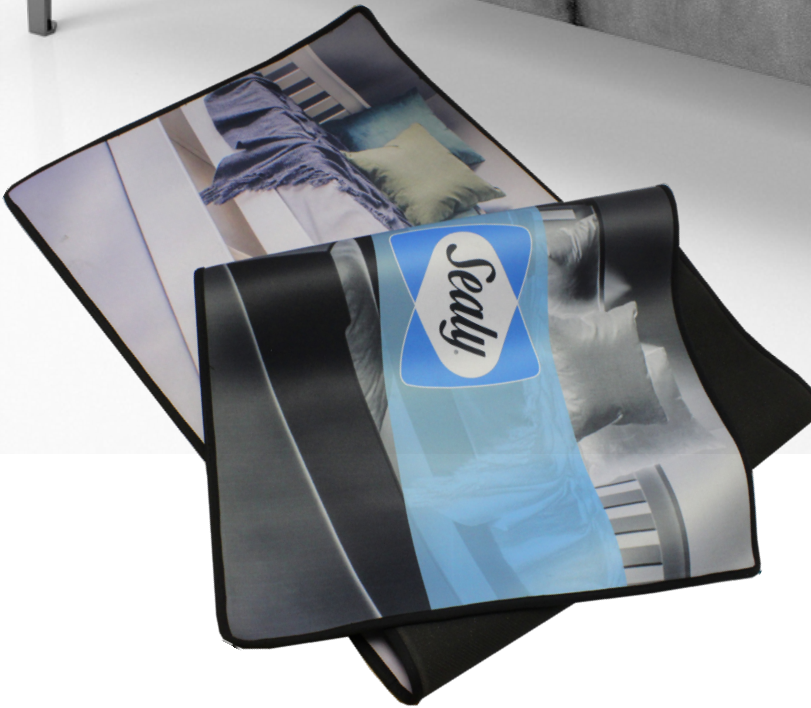

POLYESTER MATTRESS FOOT PROTECTOR

With Rubber Backing

polyester with rubber backing | 1000(w) 400(h)

Sublimation

BRANDING AREA 1000(l) 400(w)

DISP106
Mattress Foot Protector
For Three Quarter Bed

polyester with rubber backing | 1200(w) 400(h)

Sublimation

BRANDING AREA 1200(l) 400(w)

DISP107
Mattress Foot Protector
For Double Bed

polyester with rubber backing | 1500(w) 450(h)

Sublimation

BRANDING AREA 1500(l) 450(w)

polyester with rubber backing | 1600(w) 450(h)

Sublimation

BRANDING AREA 1600(l) 450(w)

polyester with rubber backing | 1900(w) 450(h)

Sublimation

BRANDING AREA 1900(l) 450(w)