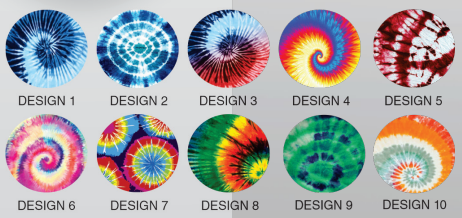

Tie Dye Wide Brim Hat
APP611
300D
Brim: 90mm(w)
Crown: 80mm(h)
Crown Circumference: 570mm